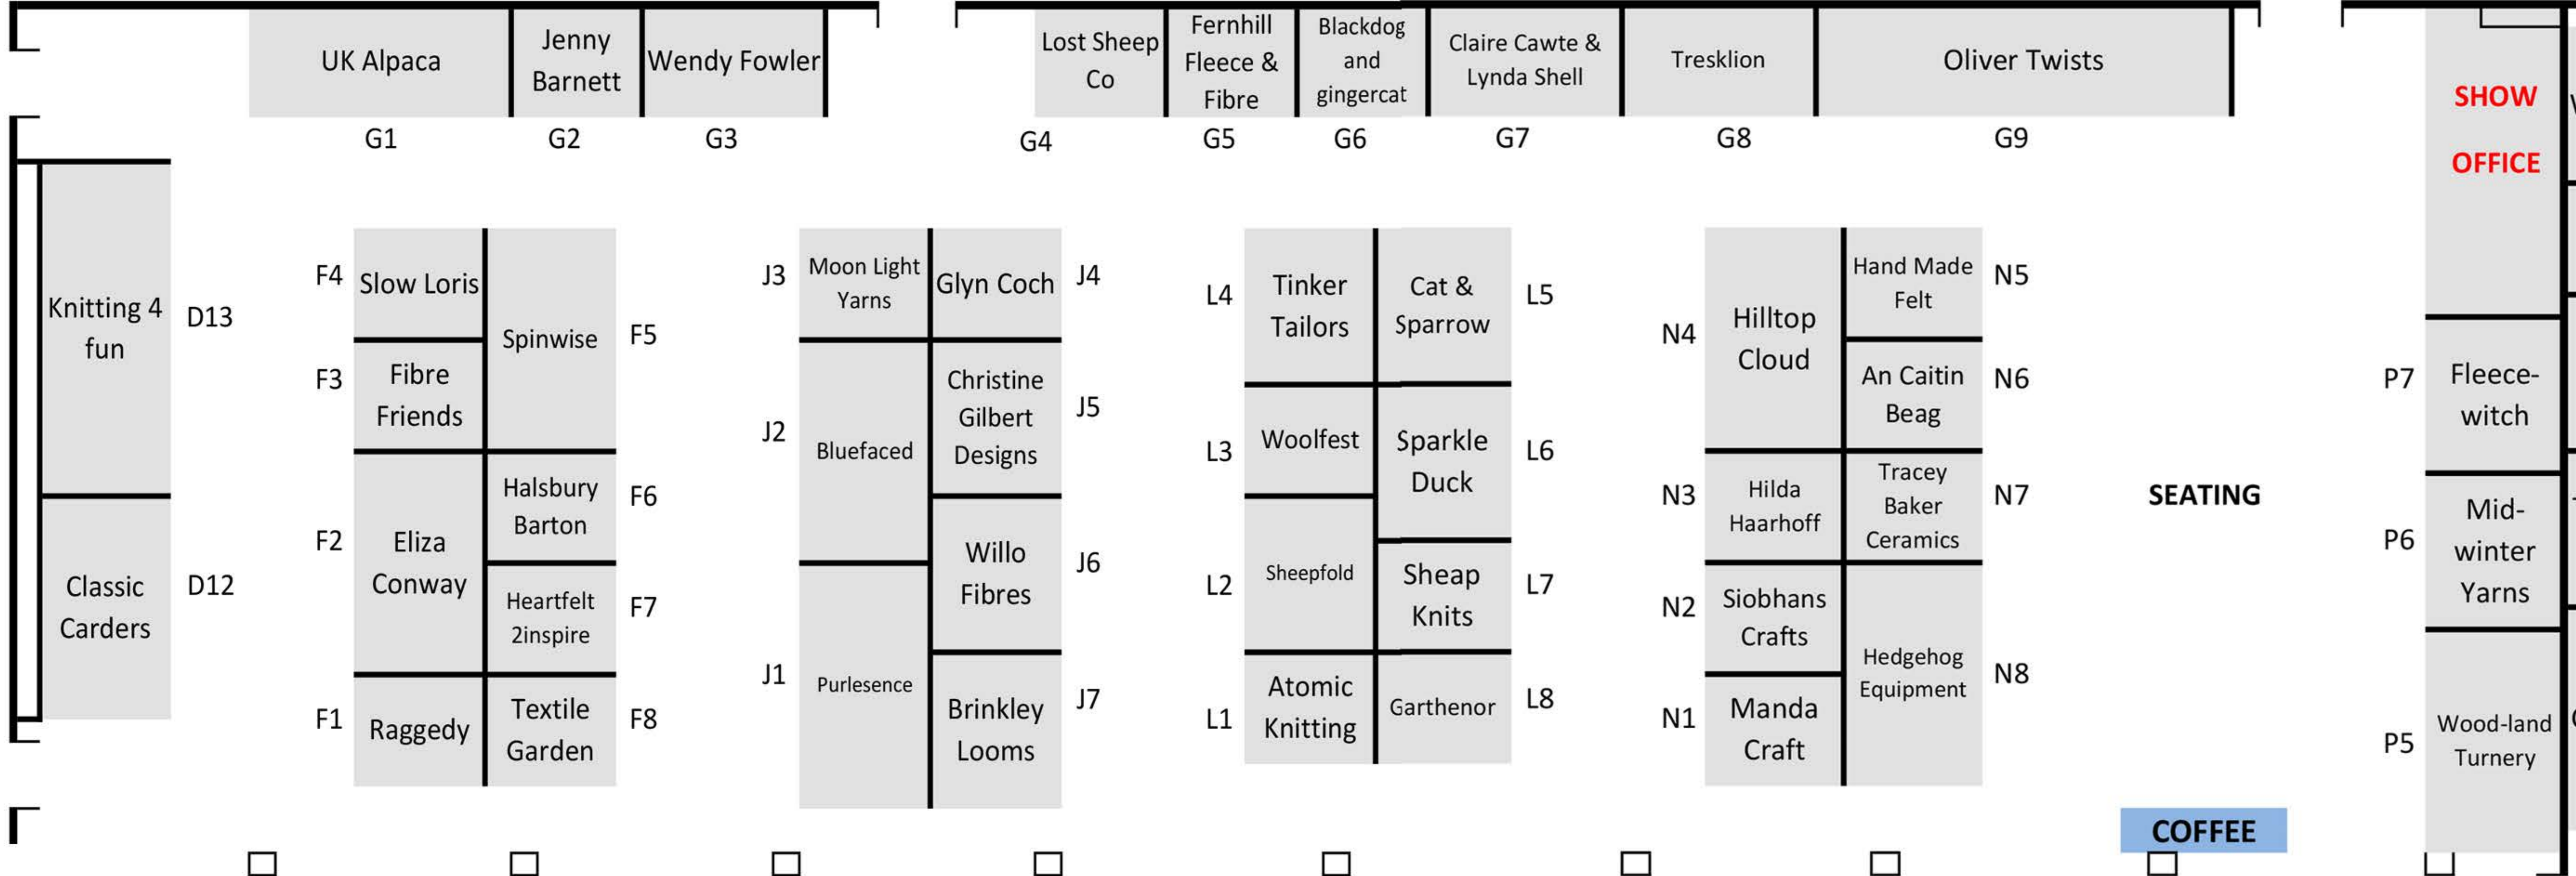

TOILETS

COFFEE

COFFEE AREA

HALL 1

STREET FOOD & DINING MARQUEE

HALL 2