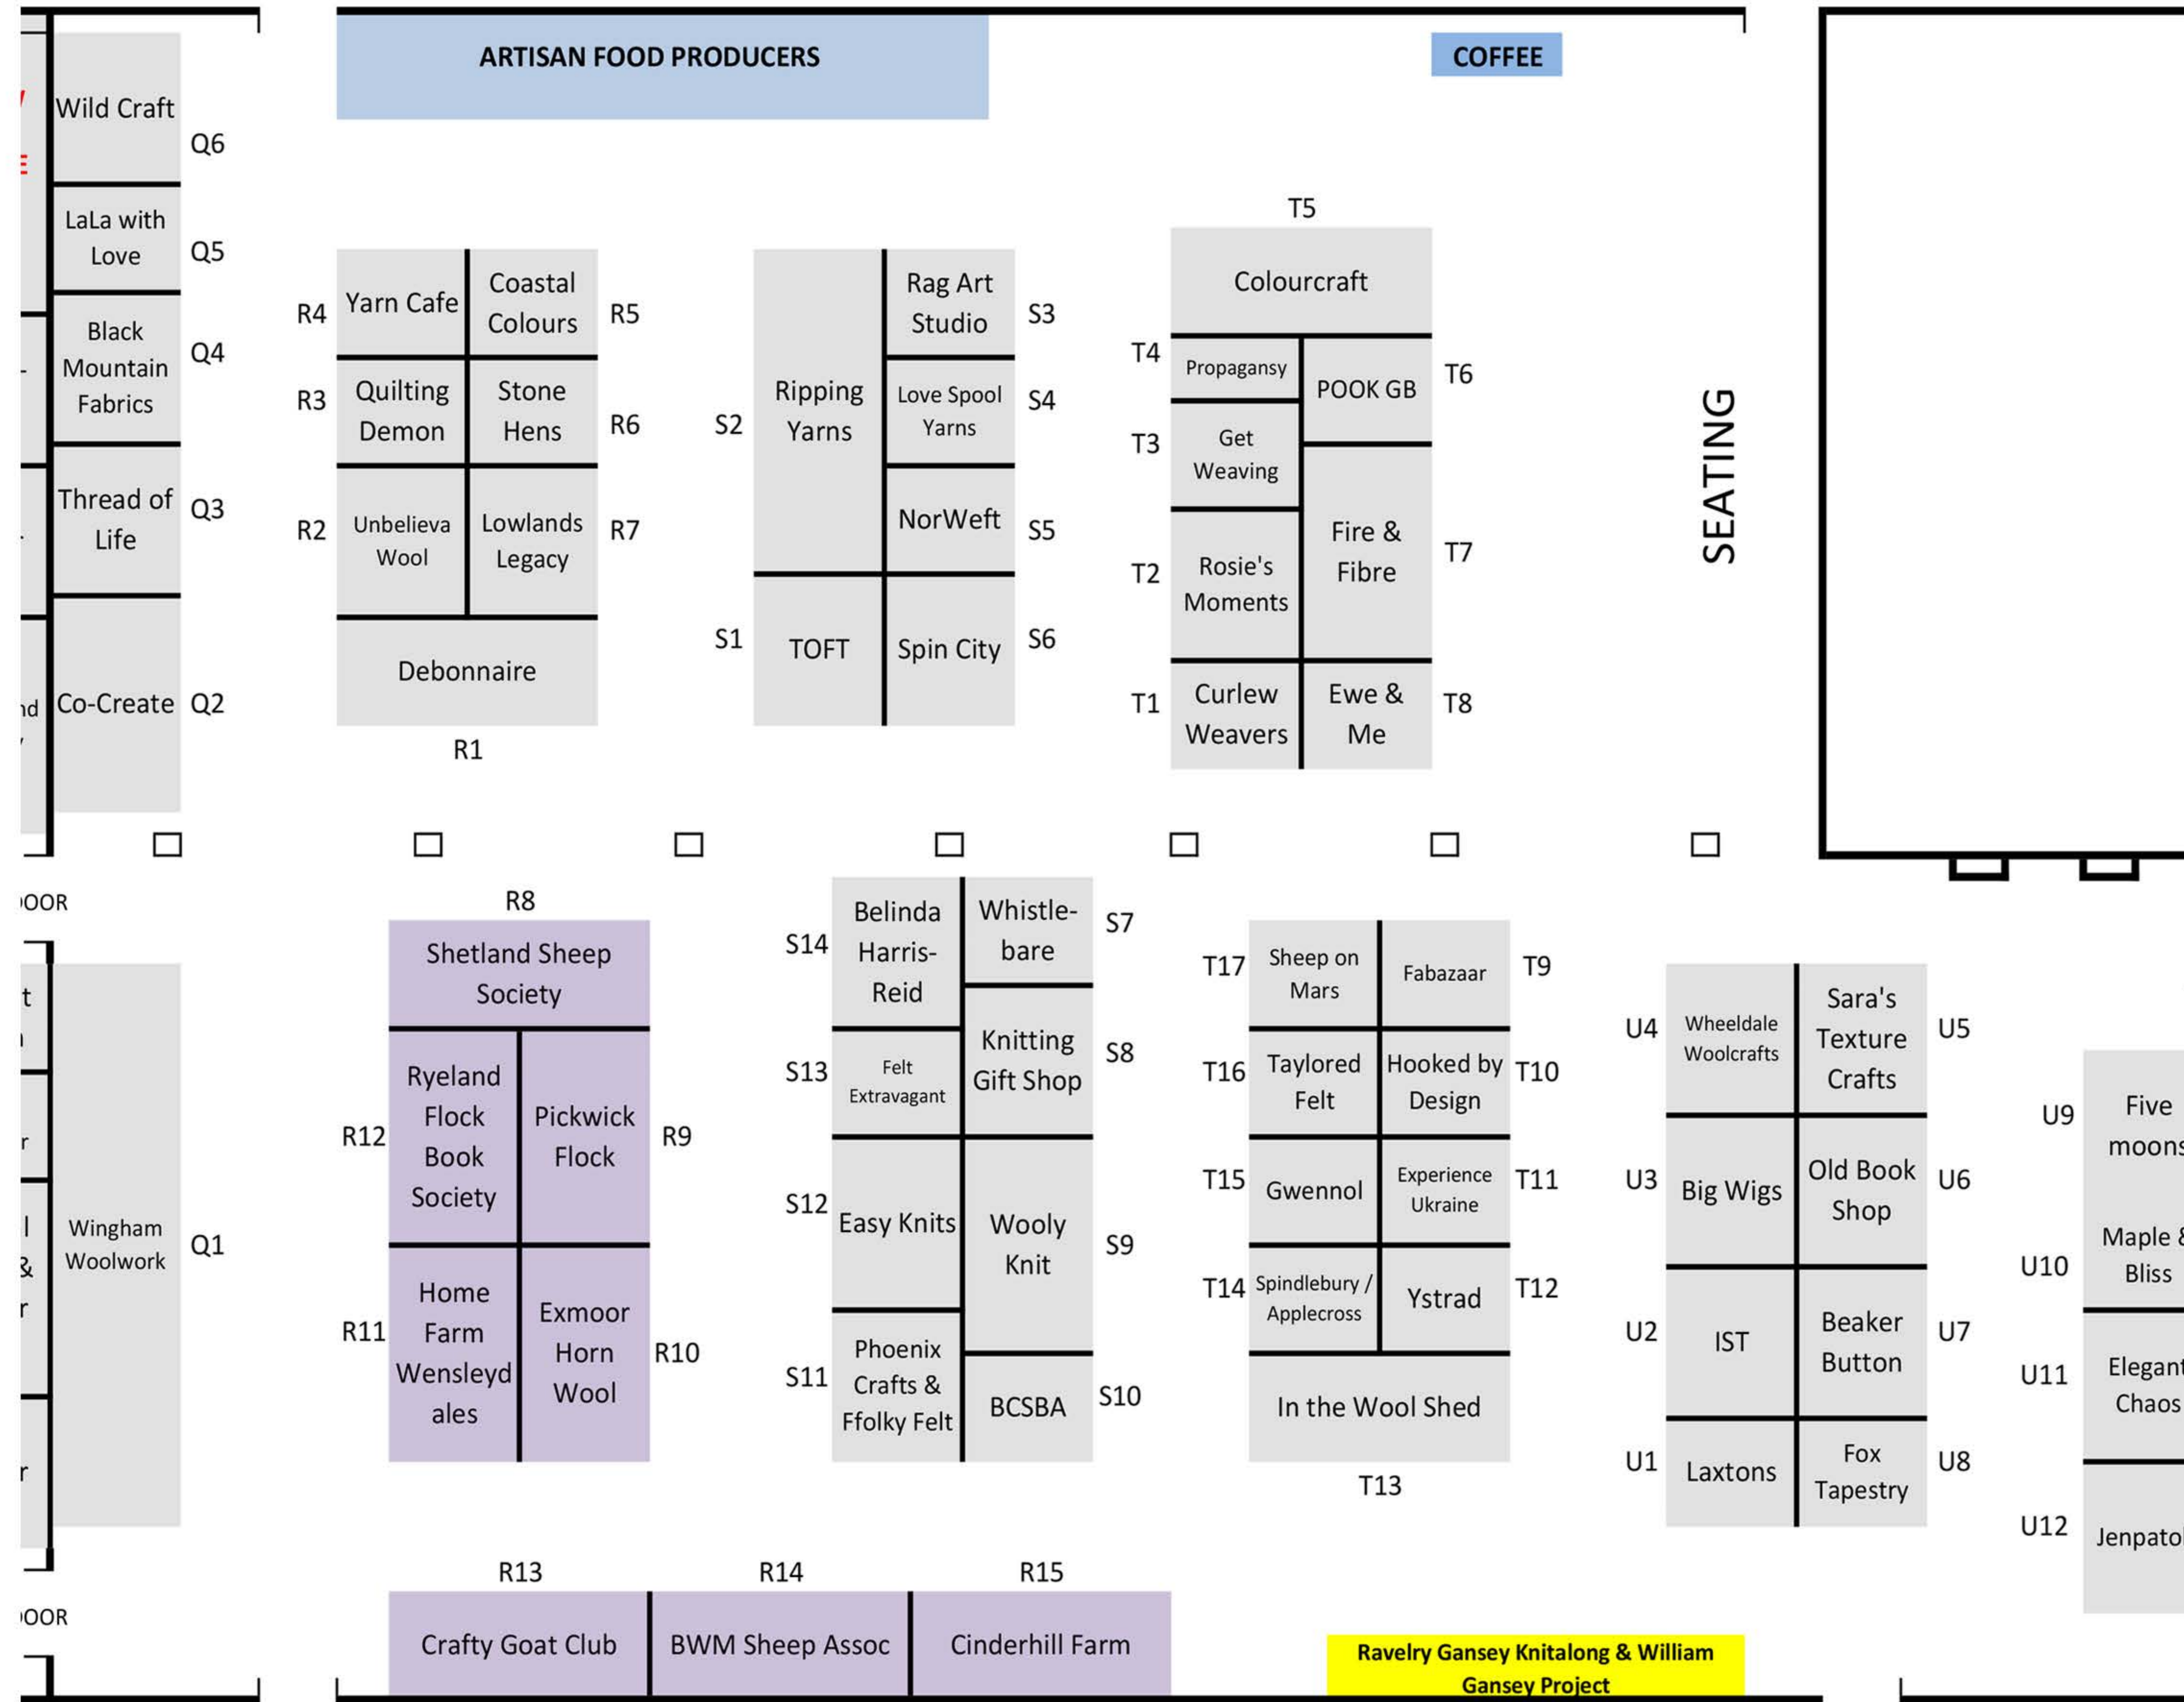

TOILETS

COFFEE

COFFEE AREA

HALL 1

STREET FOOD & DINING MARQUEE

HALL 2