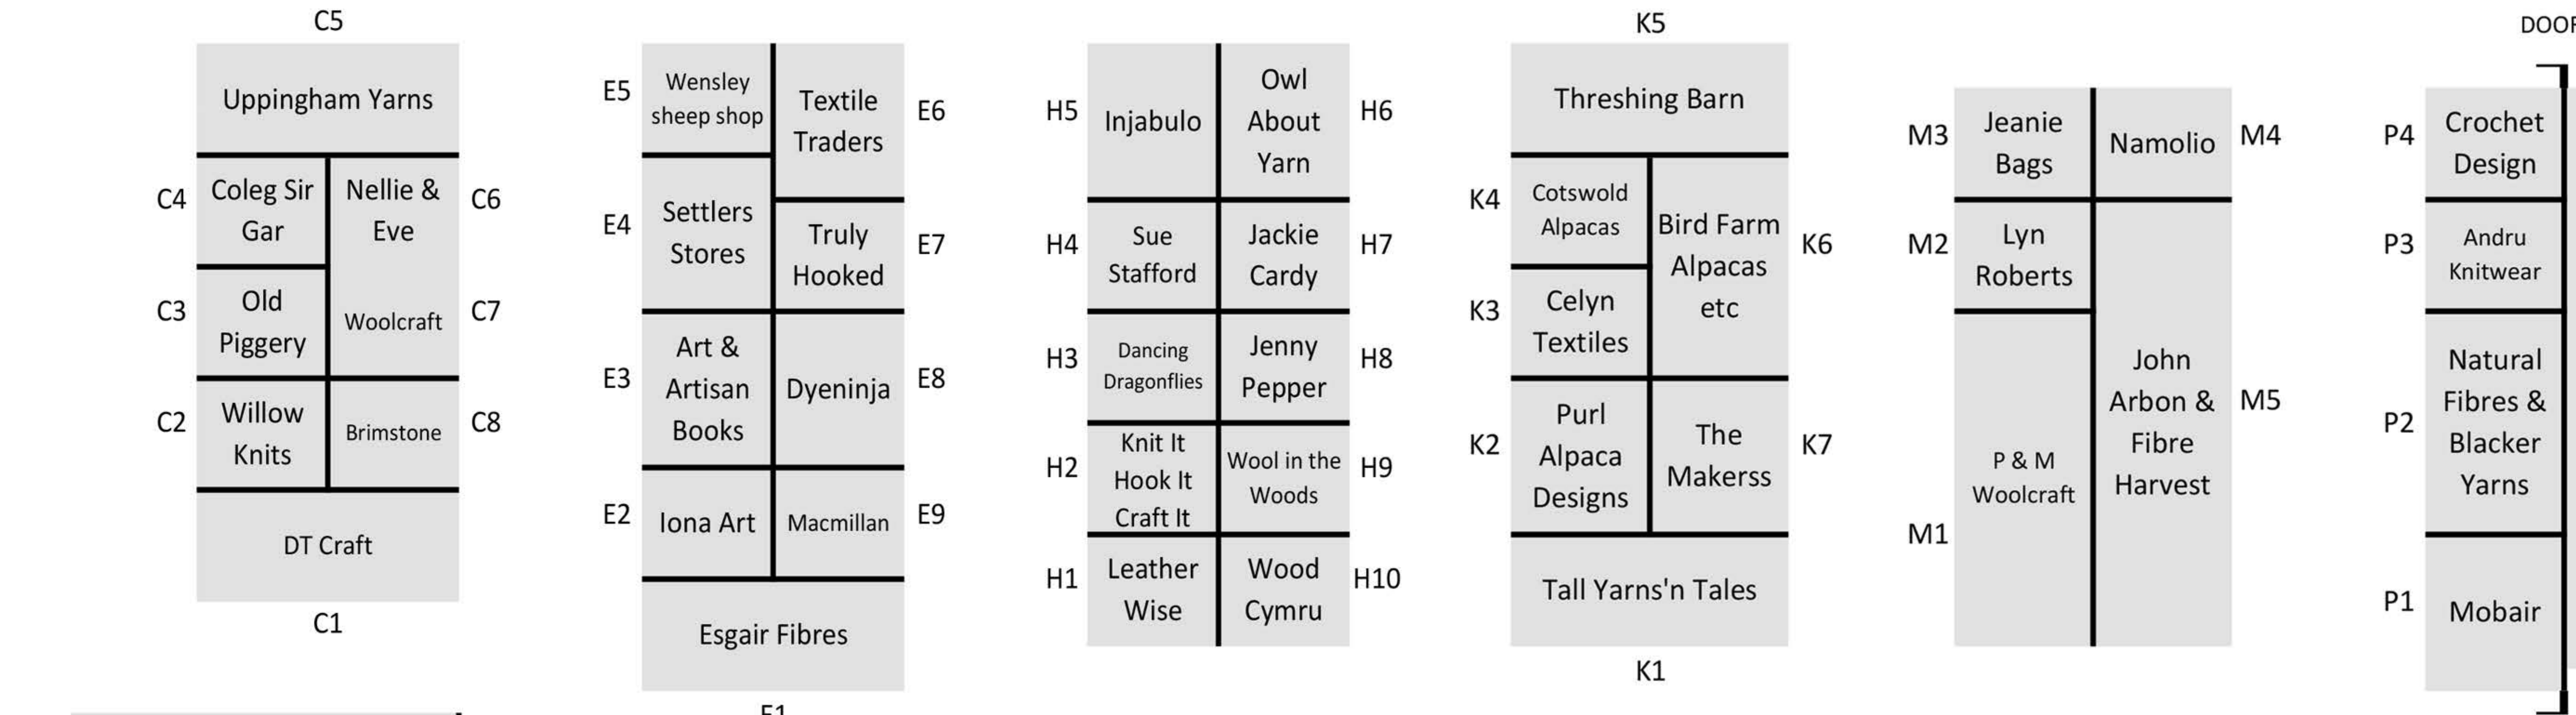

TOILETS

COFFEE

COFFEE AREA

HALL 1

STREET FOOD & DINING MARQUEE

HALL 2